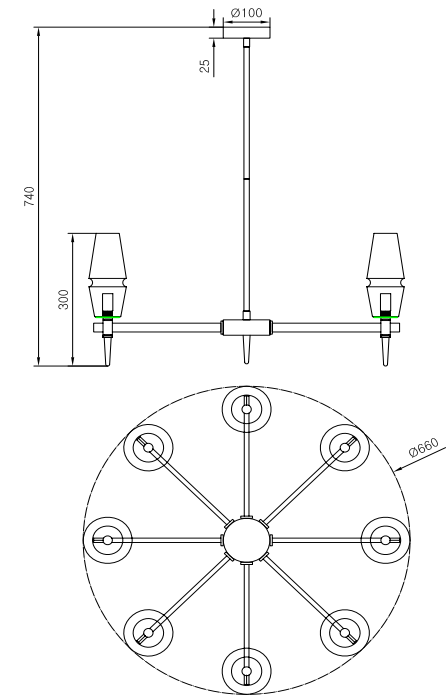

Instruction

H002PL-08G

Model: H002PL-08G
Collection: House
Series: Lita

Ceiling Lamps