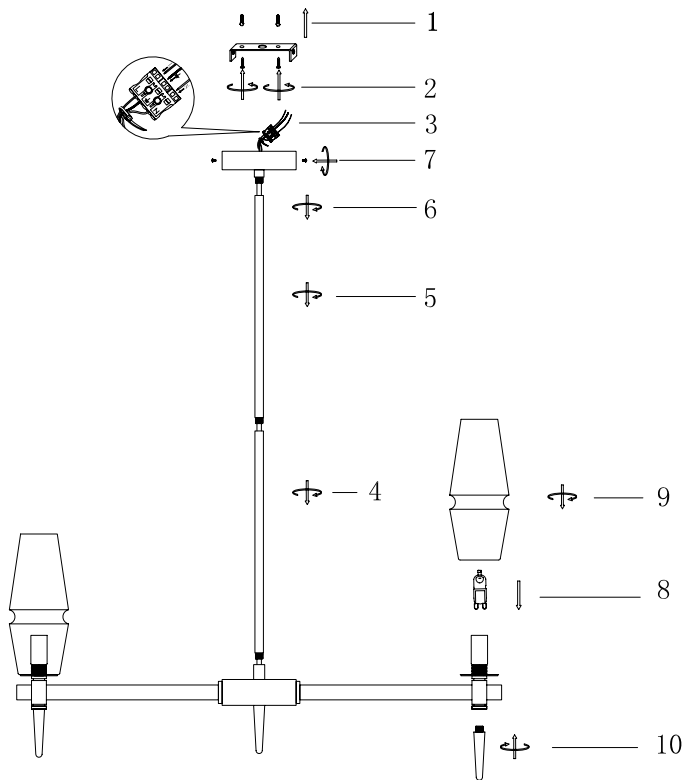

Instruction

H002PL-08G

Model: H002PL-08G
Collection: House
Series: Lita

Ceiling Lamps