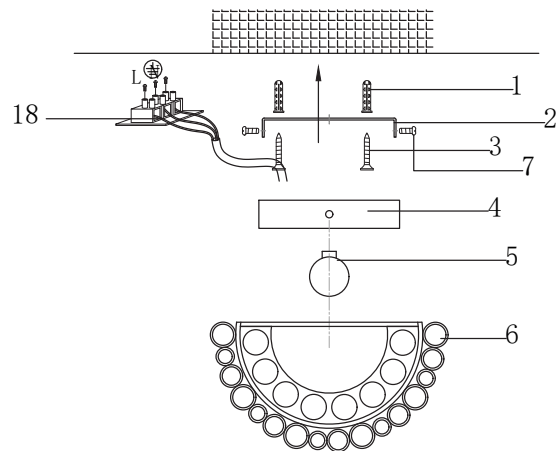

Instruction

MOD135WL-01BS

1 x E14 (60W)

Model: MOD135WL-01BS
Collection: Modern

Wall Lamps